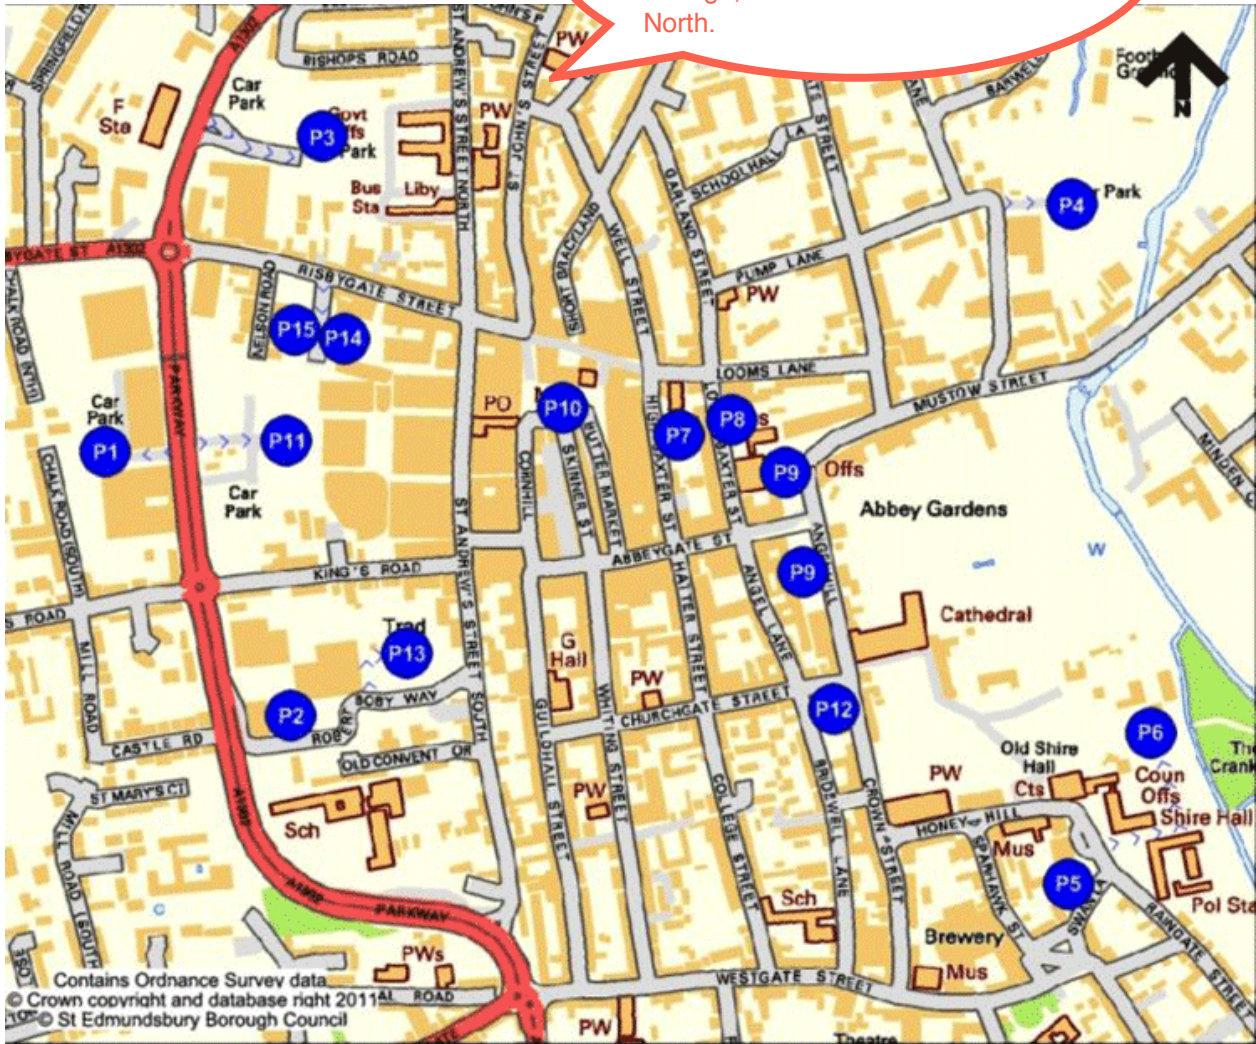

# Car parking in Bury St Edm

We are here.  
Entrance to "P3" is opposite the  
"F Sta" (Fire Station). Then walk  
through, over St Andrews Street  
North.

Location	Type	Number on map
Angel Hill (on street)	Short stay	P9
Cornhill/Buttermarket (on street)	Short stay	P10
Cattle market/arc	Short stay	P11
Chequer Square (on street)		P12
High Baxter Street (Marks & Spencer)		P7
Lower Baxter Street	Short stay	P8
Manor House	Medium stay	P5
Parkway Multi Storey / Surface	Medium/long stay	P1
Ram Meadow	Medium/long stay	P4
Robert Bobby Way	Short stay	P2
St Andrews Car Park	Medium/long stay	P3
Waitrose		P13
Shire Hall		P6
School Yard East	Low emissions only	P14
School Yard West	Weekly charge	P15